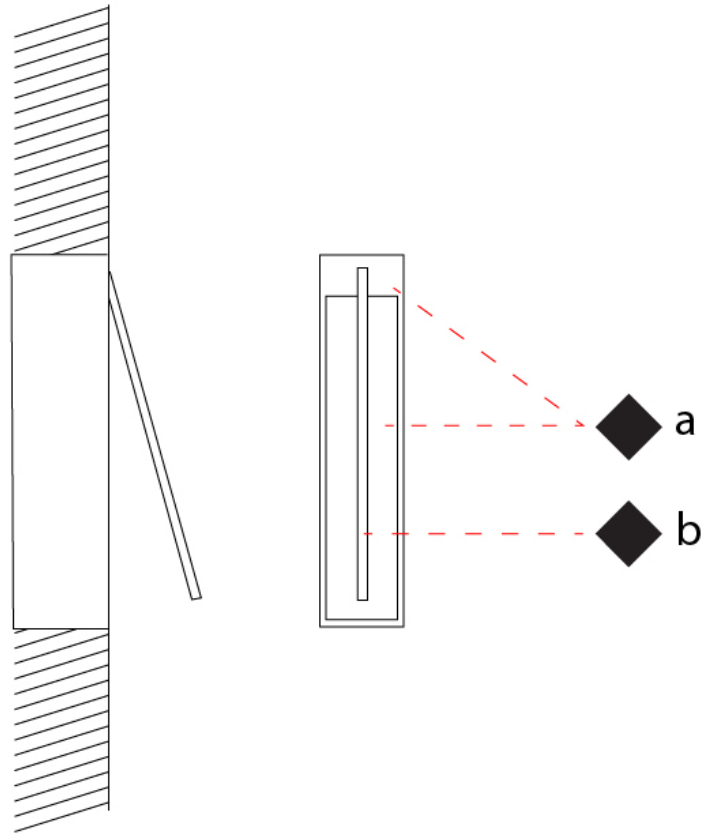

SPILLO 1 ROD RECESSED

D46008-

PROJECT _____

TYPE _____

SPECIFIER _____

QUANTITY _____

DATE _____

D