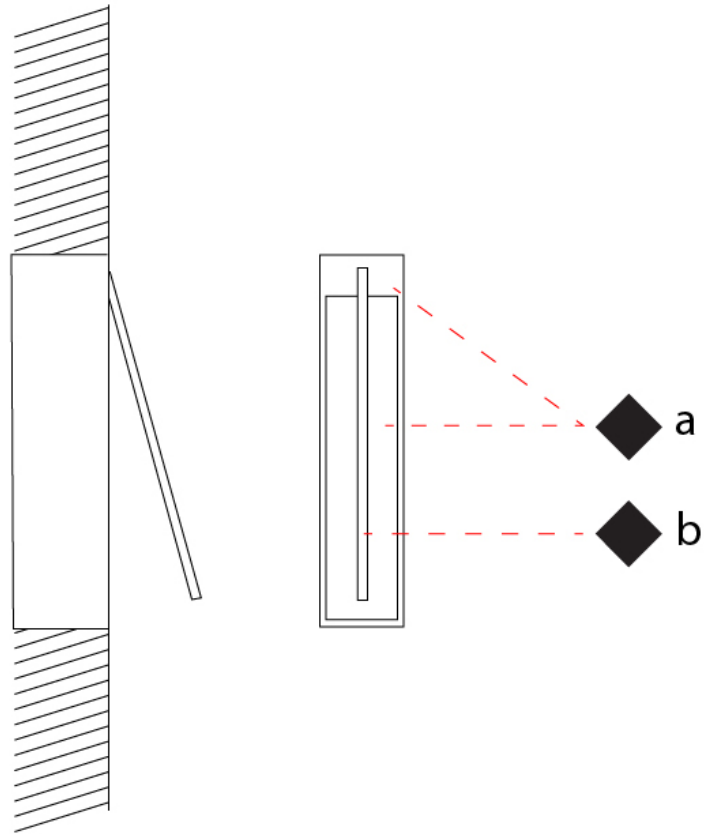

SPILLO 1 ROD RECESSED

D46008-

PROJECT
TYPE
SPECIFIER
QUANTITY
DATE

D