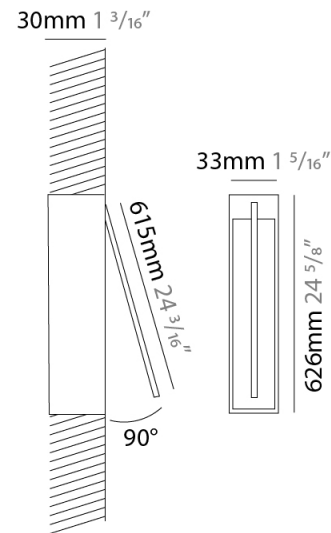

PROJECT
TYPE
SPECIFIER
QUANTITY
DATE

SPILLO 1 ROD RECESSED

D46008- -

base number
Color   Temperature   Finish   Options

1. To build a product code in our configurator select the specify button on the base model # product page
2. To build a manual product code on this datasheet choose from the options listed below in blue font and add the suffix to the base model #

GENERAL

Series: Spillo
Subseries: Spillo 1 Rod
Partner: Icone
Division: Design
Installation: Recessed
Product Type: Wall Recessed
Mounting Location: Wall
Light Distribution: Adjustable

PHYSICAL

Shape: Rectangle
Width (mm): 33
Width (in): 1 ⁵/₁₆
Height (mm): 626
Height (in): 24 ⁵/₈
Min. Recessing Depth (mm): 30
Min. Recessing Depth (in): 1 ³/₁₆
Fixture Finish: WHI / BLK / CHR / BGD
Fixture Material: Brass

ELECTRICAL

Lamp Type: LED
Total Output Wattage (W): 7.92
Dimming: 0-10V Dimming
Driver Included: No
Driver Location: Remote
Driver Type: Constant Voltage - 120Vac
Driver Class: Class 2
Input Voltage (V): 120
Output Voltage (V): 12
Upon Request: (Not included, see components) 0-10Vdc dimming / 277Vac

LED

Color Temperature (°K): 2700 / 3000
Nominal Lumen (lm): 660
CRI: >90 CRI
Lamp Life (hrs): 50000

OPTICAL

Adjustability: Tilt 120°

RATINGS AND CERTIFICATIONS

Certified By: Certified for North American Standards
IP rating: IP20