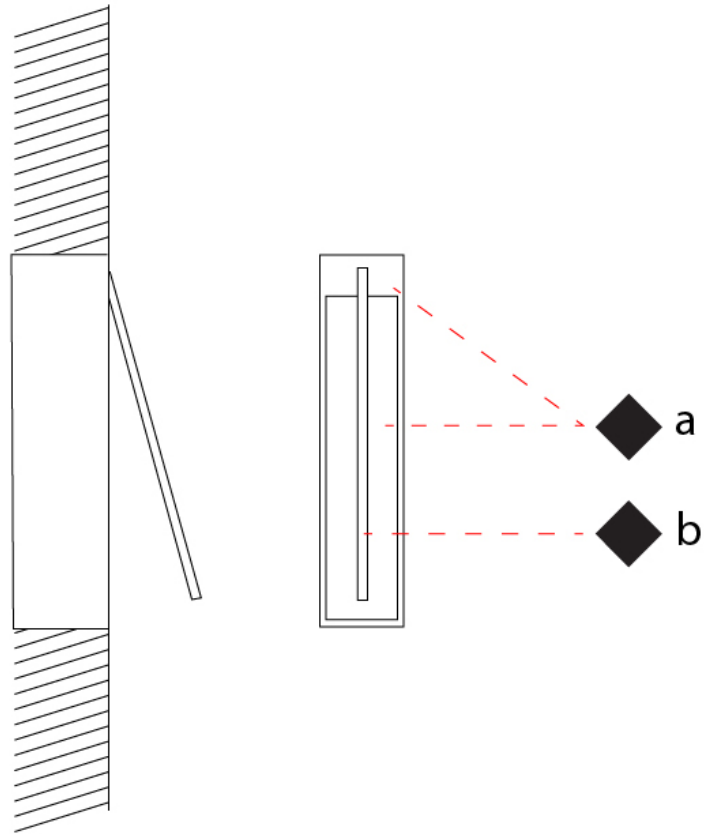

SPILO 1 ROD RECESSED

D46003-

PROJECT
TYPE
SPECIFIER
QUANTITY
DATE

D