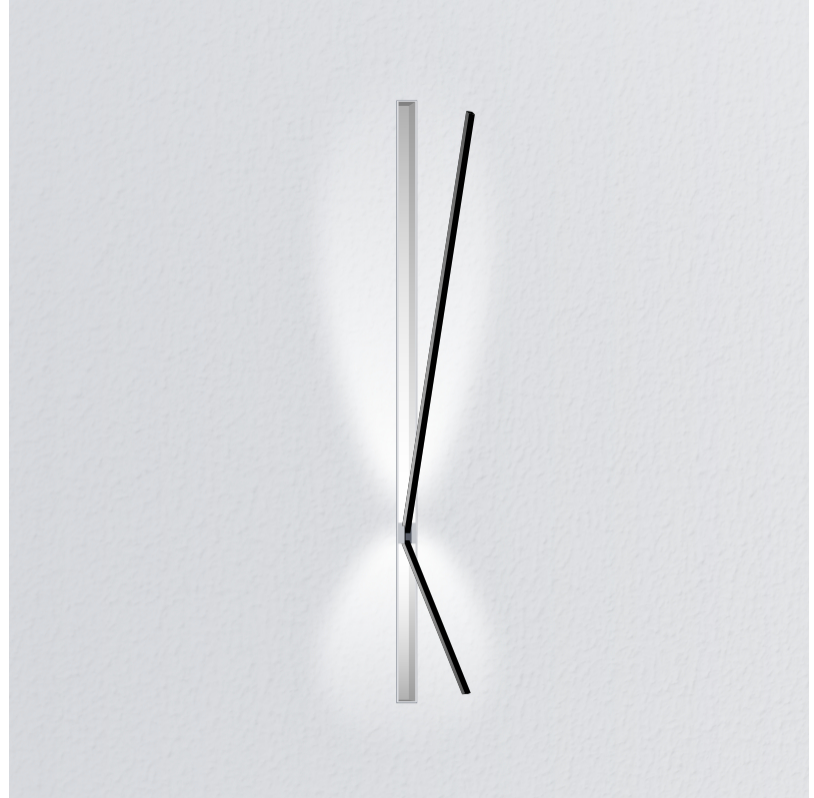

LED

Color Temperature (°K): 2700 / 3000
 Nominal Lumen (lm): 1210
 CRI: >90 CRI
 Lamp Life (hrs): 50000

OPTICAL

Adjustability: Tilt 90°

RATINGS AND CERTIFICATIONS

Certified By: Certified for North American Standards
 IP rating: IP20