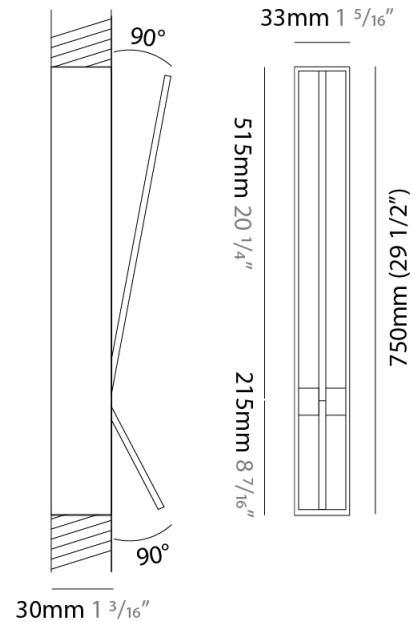

PROJECT	_____
TYPE	_____
SPECIFIER	_____
QUANTITY	_____
DATE	_____

SPILLO 2 ROD RECESSED

D46026- _____ - _____

base number   Color   Finish
Temperature   Options

1. To build a product code in our configurator select the specify button on the base model # product page
2. To build a manual product code on this datasheet choose from the options listed below in blue font and add the suffix to the base model #

GENERAL

Series: Spillo
Subseries: Spillo 2 Rod
Brand: Icone
Division: Design
Mounting Type: Recessed
Mounting Location: Wall
Subcategory: Ambient

PHYSICAL

Shape: Rectangle
Width (mm): 33
Width (in): 1 5/16
Height (mm): 750
Height (in): 29 1/2
Min. Recessing Depth (mm): 30
Min. Recessing Depth (in): 1 3/16
Light Distribution: Adjustable
[Fixture Finish: WHI / BLK / CHR / BGD](#)
Fixture Material: Brass

ELECTRICAL

Lamp Type: LED
Total Output Wattage (W): 9.24
Dimming: 0-10V Dimming
Driver Included: No
Driver Location: Remote
Driver Type: Constant Voltage - 120Vac
Driver Class: Class 2
Input Voltage (V): 120 - 277
Output Voltage (V): 12
Upon Request: (Not included, see components) 0-10Vdc dimming / 277Vac

LED

[Color Temperature (°K): 2700 / 3000](#)
Nominal Lumen (lm): 770
CRI: >90 CRI
Lamp Life (hrs): 50000

OPTICAL

Adjustability: Tilt 90°

RATINGS AND CERTIFICATIONS

Certified By: Certified for North American Standards
IP rating: IP20