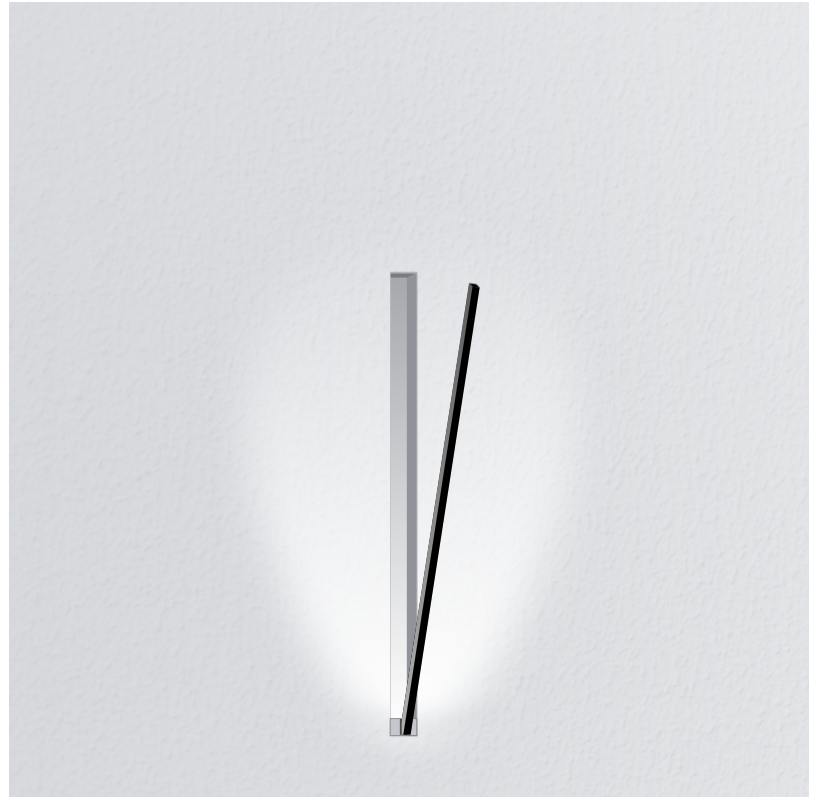

PROJECT	_____
TYPE	_____
SPECIFIER	_____
QUANTITY	_____
DATE	_____

SPILLO 1 ROD RECESSED

D46007- _____ - _____
base number   Color   Finish
                                         Temperature   Options

1. To build a product code in our configurator select the specify button on the base model # product page
2. To build a manual product code on this datasheet choose from the options listed below in blue font and add the suffix to the base model #

GENERAL

Series: Spillo
Subseries: Spillo 1 Rod
Partner: Icone
Division: Design
Installation: Recessed
Product Type: Wall Recessed
Mounting Location: Wall
Light Distribution: Adjustable

PHYSICAL

Shape: Rectangle
Width (mm): 33
Width (in): 1 ³/₁₆"
Height (mm): 526
Height (in): 20 ¹¹/₁₆"
Min. Recessing Depth (mm): 30
Min. Recessing Depth (in): 1 ³/₁₆"
Fixture Finish: WHI / BLK / CHR / BGD
Fixture Material: Brass

ELECTRICAL

Lamp Type: LED
Total Output Wattage (W): 6.6
Dimming: 0-10V Dimming
Driver Included: No
Driver Location: Remote
Driver Type: Constant Voltage - 120 / 277Vac
Driver Class: Class 2
Input Voltage (V): 120 - 277
Output Voltage (V): 12
Upon Request: (Not included, see components) 0-10Vdc dimming / 277Vac

LED

Color Temperature (°K): 2700 / 3000
Nominal Lumen (lm): 550
CRI: >90 CRI
Lamp Life (hrs): 50000

OPTICAL

Adjustability: Tilt 120°

RATINGS AND CERTIFICATIONS

Certified By: Certified for North American Standards
IP rating: IP20