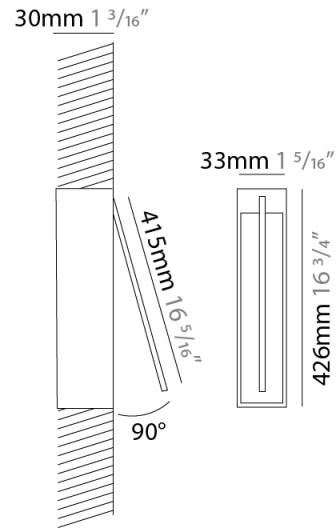

PROJECT	_____
TYPE	_____
SPECIFIER	_____
QUANTITY	_____
DATE	_____

SPILLO 1 ROD RECESSED

D46006- _____ - _____
base number   Color   Finish
                         Temperature   Options

1. To build a product code in our configurator select the specify button on the base model # product page
2. To build a manual product code on this datasheet choose from the options listed below in blue font and add the suffix to the base model #

GENERAL

Series: Spillo
Subseries: Spillo 1 Rod
Partner: Icone
Division: Design
Installation: Recessed
Product Type: Wall Recessed
Mounting Location: Wall
Light Distribution: Adjustable

PHYSICAL

Shape: Rectangle
Width (mm): 33
Width (in): 1 ³/₁₆"
Height (mm): 426
Height (in): 16 ³/₄"
Min. Recessing Depth (mm): 30
Min. Recessing Depth (in): 1 ³/₁₆"
Fixture Finish: WHI / BLK / CHR / BGD
Fixture Material: Brass

ELECTRICAL

Lamp Type: LED
Total Output Wattage (W): 4.8
Dimming: 0-10V Dimming
Driver Included: No
Driver Location: Remote
Driver Type: Constant Voltage - 120Vac
Driver Class: Class 2
Input Voltage (V): 120
Output Voltage (V): 12
Upon Request: (Not included, see components) 0-10Vdc dimming / 277Vac

LED

Color Temperature (°K): 2700 / 3000
Nominal Lumen (lm): 440
CRI: >90 CRI
Lamp Life (hrs): 50000

OPTICAL

Adjustability: Tilt 120°

RATINGS AND CERTIFICATIONS

Certified By: Certified for North American Standards
IP rating: IP20