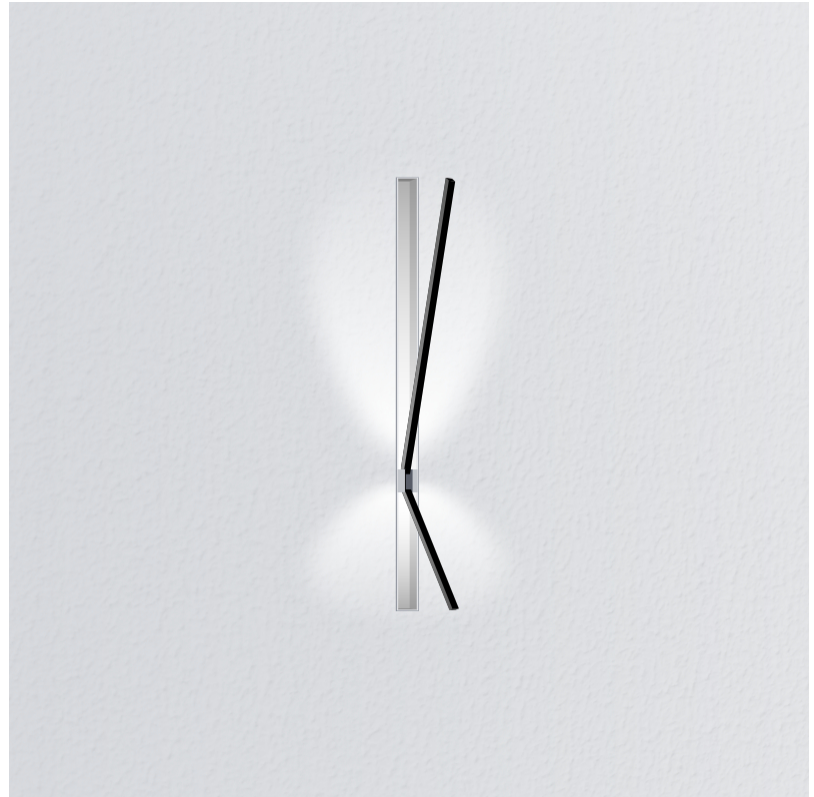

PROJECT	_____
TYPE	_____
SPECIFIER	_____
QUANTITY	_____
DATE	_____

SPILLO 2 ROD RECESSED

D46026- _____ - _____

base number   Color   Finish
Temperature   Options

1. To build a product code in our configurator select the specify button on the base model # product page
2. To build a manual product code on this datasheet choose from the options listed below in blue font and add the suffix to the base model #

GENERAL

Series: Spillo
Subseries: Spillo 2 Rod
Partner: Icone
Division: Design
Installation: Recessed
Product Type: Wall Recessed
Mounting Location: Wall
Light Distribution: Adjustable

PHYSICAL

Shape: Rectangle
Width (mm): 33
Width (in): 1 5/16
Height (mm): 750
Height (in): 29 1/2
Min. Recessing Depth (mm): 30
Min. Recessing Depth (in): 1 3/16
Fixture Finish: WHI / BLK / CHR / BGD
Fixture Material: Brass

ELECTRICAL

Lamp Type: LED
Total Output Wattage (W): 9.24
Dimming: 0-10V Dimming
Driver Included: No
Driver Location: Remote
Driver Type: Constant Voltage - 120Vac
Driver Class: Class 2
Input Voltage (V): 120 - 277
Output Voltage (V): 12
Upon Request: (Not included, see components) 0-10Vdc dimming / 277Vac

LED

Color Temperature (°K): 2700 / 3000
Nominal Lumen (lm): 770
CRI: >90 CRI
Lamp Life (hrs): 50000

OPTICAL

Adjustability: Tilt 90°

RATINGS AND CERTIFICATIONS

Certified By: Certified for North American Standards
IP rating: IP20