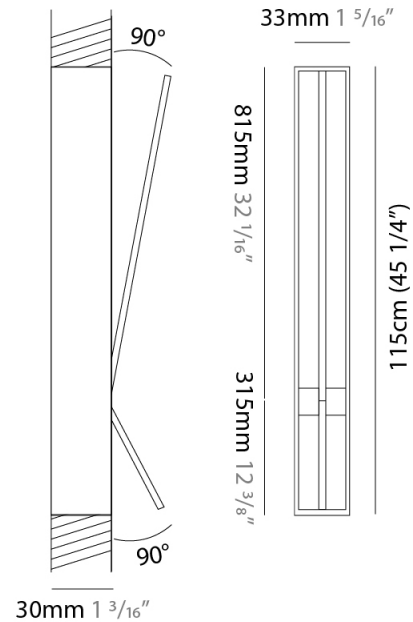

PROJECT
TYPE
SPECIFIER
QUANTITY
DATE

SPILLO 2 ROD RECESSED

D46027- -

base number
Color   Temperature   Finish   Options

1. To build a product code in our configurator select the specify button on the base model # product page
2. To build a manual product code on this datasheet choose from the options listed below in blue font and add the suffix to the base model #

GENERAL

Series: Spillo
Subseries: Spillo 2 Rod
Brand: Icone
Division: Design
Mounting Type: Recessed
Mounting Location: Wall
Subcategory: Ambient

PHYSICAL

Shape: Rectangle
Width (mm): 33
Width (in): 1 ⁵/₁₆
Height (mm): 1150
Height (in): 45 ¹/₄
Min. Recessing Depth (mm): 30
Min. Recessing Depth (in): 1 ³/₁₆
Light Distribution: Adjustable
Fixture Finish: WHI / BLK / CHR / BGD
Fixture Material: Brass

ELECTRICAL

Lamp Type: LED
Total Output Wattage (W): 14.52
Dimming: 0-10V Dimming
Driver Included: No
Driver Location: Remote
Driver Type: Constant Voltage - 120Vac
Driver Class: Class 2
Input Voltage (V): 120 - 277
Output Voltage (V): 12
Upon Request: (Not included, see components) 0-10Vdc dimming / 277Vac

LED

Color Temperature (°K): 2700 / 3000
Nominal Lumen (lm): 1210
CRI: >90 CRI
Lamp Life (hrs): 50000

OPTICAL

Adjustability: Tilt 90°

RATINGS AND CERTIFICATIONS

Certified By: Certified for North American Standards
IP rating: IP20