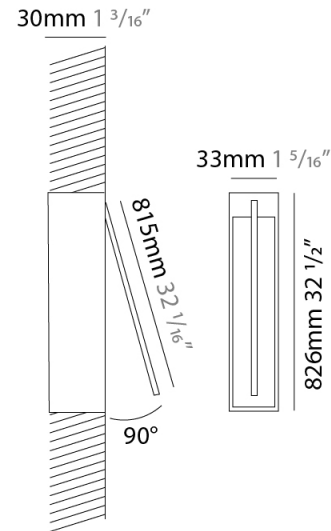

GENERAL

Series: Spillo
 Subseries: Spillo 1 Rod
 Partner: Icone
 Division: Design
 Installation: Recessed
 Product Type: Wall Recessed
 Mounting Location: Wall
 Light Distribution: Adjustable

PHYSICAL

Shape: Rectangle
 Width (mm): 33
 Width (in): 1 ³/₁₆"
 Height (mm): 226
 Height (in): 8 ⁷/₁₆"
 Min. Recessing Depth (mm): 30
 Min. Recessing Depth (in): 1 ³/₁₆"
[Fixture Finish: WHI / BLK / CHR / BGD](#)
 Fixture Material: Brass

GENERAL

Series: Spillo
 Subseries: Spillo 1 Rod
 Partner: Icone
 Division: Design
 Installation: Recessed
 Product Type: Wall Recessed
 Mounting Location: Wall
 Light Distribution: Adjustable

PHYSICAL

Shape: Rectangle
 Width (mm): 33
 Width (in): 1 ³/₁₆"
 Height (mm): 326
 Height (in): 12 ¹³/₁₆"
 Min. Recessing Depth (mm): 30
 Min. Recessing Depth (in): 1 ³/₁₆"
 Fixture Finish: WHI / BLK / CHR / BGD
 Fixture Material: Brass

GENERAL

Series: Spillo
 Subseries: Spillo 1 Rod
 Partner: Icone
 Division: Design
 Installation: Recessed
 Product Type: Wall Recessed
 Mounting Location: Wall
 Light Distribution: Adjustable

PHYSICAL

Shape: Rectangle
 Width (mm): 33
 Width (in): 1 ⁵/₁₆
 Height (mm): 826
 Height (in): 32 ¹/₂
 Min. Recessing Depth (mm): 30
 Min. Recessing Depth (in): 1 ³/₁₆
 Fixture Finish: WHI / BLK / CHR / BGD
 Fixture Material: Brass

LED

Color Temperature (°K): 2700 / 3000
 Nominal Lumen (lm): 880
 CRI: >90 CRI
 Lamp Life (hrs): 50000

OPTICAL

Adjustability: Tilt 120°

RATINGS AND CERTIFICATIONS

Certified By: Certified for North American Standards
 IP rating: IP20