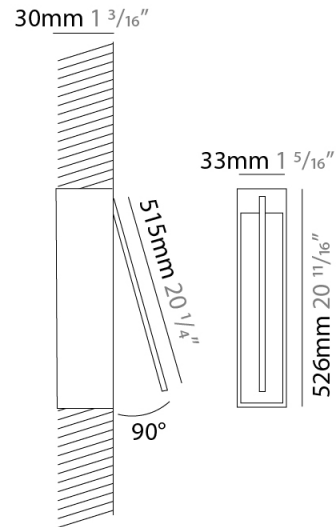

PROJECT	_____
TYPE	_____
SPECIFIER	_____
QUANTITY	_____
DATE	_____

SPILLO 1 ROD RECESSED

D46007- _____ - _____
base number   Color   Finish
                                         Temperature   Options

1. To build a product code in our configurator select the specify button on the base model # product page
2. To build a manual product code on this datasheet choose from the options listed below in blue font and add the suffix to the base model #

GENERAL

Series: Spillo
Subseries: Spillo 1 Rod
Partner: Icone
Division: Design
Installation: Recessed
Product Type: Wall Recessed
Mounting Location: Wall
Light Distribution: Adjustable

PHYSICAL

Shape: Rectangle
Width (mm): 33
Width (in): 1 ³/₁₆"
Height (mm): 526
Height (in): 20 ¹¹/₁₆"
Min. Recessing Depth (mm): 30
Min. Recessing Depth (in): 1 ³/₁₆"
Fixture Finish: WHI / BLK / CHR / BGD
Fixture Material: Brass

ELECTRICAL

Lamp Type: LED
Total Output Wattage (W): 6.6
Dimming: 0-10V Dimming
Driver Included: No
Driver Location: Remote
Driver Type: Constant Voltage - 120 / 277Vac
Driver Class: Class 2
Input Voltage (V): 120 - 277
Output Voltage (V): 12
Upon Request: (Not included, see components) 0-10Vdc dimming / 277Vac

LED

Color Temperature (°K): 2700 / 3000
Nominal Lumen (lm): 550
CRI: >90 CRI
Lamp Life (hrs): 50000

OPTICAL

Adjustability: Tilt 120°

RATINGS AND CERTIFICATIONS

Certified By: Certified for North American Standards
IP rating: IP20