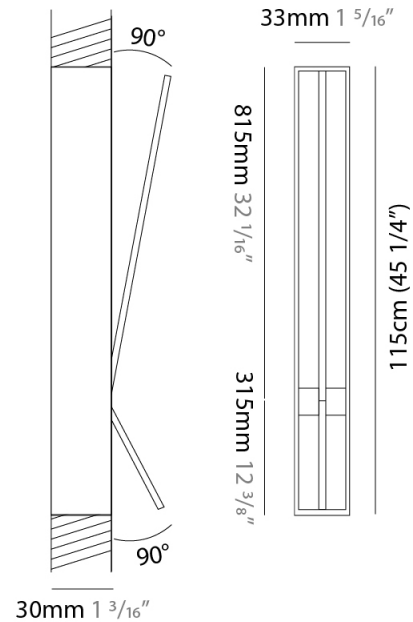

GENERAL

Series: Spillo
 Subseries: Spillo 1 Rod
 Partner: Icone
 Division: Design
 Installation: Recessed
 Product Type: Wall Recessed
 Mounting Location: Wall
 Light Distribution: Adjustable

PHYSICAL

Shape: Rectangle
 Width (mm): 33
 Width (in): 1 ³/₁₆"
 Height (mm): 426
 Height (in): 16 ³/₄"
 Min. Recessing Depth (mm): 30
 Min. Recessing Depth (in): 1 ³/₁₆"
 Fixture Finish: WHI / BLK / CHR / BGD
 Fixture Material: Brass

GENERAL

Series: Spillo
 Subseries: Spillo 2 Rod
 Partner: Icone
 Division: Design
 Installation: Recessed
 Product Type: Wall Recessed
 Mounting Location: Wall
 Light Distribution: Adjustable

PHYSICAL

Shape: Rectangle
 Width (mm): 33
 Width (in): 1 5/16
 Height (mm): 750
 Height (in): 29 1/2
 Min. Recessing Depth (mm): 30
 Min. Recessing Depth (in): 1 3/16
 Fixture Finish: WHI / BLK / CHR / BGD
 Fixture Material: Brass

GENERAL

Series: Spillo
 Subseries: Spillo 2 Rod
 Partner: Icone
 Division: Design
 Installation: Recessed
 Product Type: Wall Recessed
 Mounting Location: Wall
 Light Distribution: Adjustable

PHYSICAL

Shape: Rectangle
 Width (mm): 33
 Width (in): 1 ⁵/₁₆"
 Height (mm): 1150
 Height (in): 45 ¹/₄"
 Min. Recessing Depth (mm): 30
 Min. Recessing Depth (in): 1 ³/₁₆"
 Fixture Finish: WHI / BLK / CHR / BGD
 Fixture Material: Brass

LED

Color Temperature (°K): 2700 / 3000
 Nominal Lumen (lm): 1210
 CRI: >90 CRI
 Lamp Life (hrs): 50000

OPTICAL

Adjustability: Tilt 90°

RATINGS AND CERTIFICATIONS

Certified By: Certified for North American Standards
 IP rating: IP20