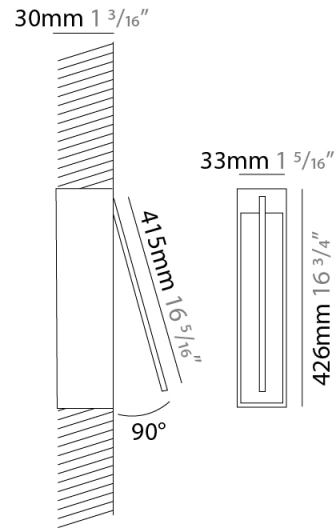

SPILLO 1 ROD RECESSED

D46006- -

base number   Color   Finish
Temperature   Options

1. To build a product code in our configurator select the specify button on the base model # product page
2. To build a manual product code on this datasheet choose from the options listed below in blue font and add the suffix to the base model #

GENERAL

Series: Spillo
Subseries: Spillo 1 Rod
Brand: Icone
Division: Design
Mounting Type: Recessed
Mounting Location: Wall
Subcategory: Ambient

PHYSICAL

Shape: Rectangle
Width (mm): 33
Width (in): 1 ⁵/₁₆
Height (mm): 426
Height (in): 16 ³/₄
Min. Recessing Depth (mm): 30
Min. Recessing Depth (in): 1 ³/₁₆
Light Distribution: Adjustable
[Fixture Finish: WHI / BLK / CHR / BGD](#)
Fixture Material: Brass

ELECTRICAL

Lamp Type: LED
Total Output Wattage (W): 4.8
Dimming: 0-10V Dimming
Driver Included: No
Driver Location: Remote
Driver Type: Constant Voltage - 120Vac
Driver Class: Class 2
Input Voltage (V): 120
Output Voltage (V): 12
Upon Request: (Not included, see components) 0-10Vdc dimming / 277Vac

LED

[Color Temperature (°K): 2700 / 3000](#)
Nominal Lumen (lm): 440
CRI: >90 CRI
Lamp Life (hrs): 50000

OPTICAL

Adjustability: Tilt 120°

RATINGS AND CERTIFICATIONS

Certified By: Certified for North American Standards
IP rating: IP20

PROJECT
TYPE
SPECIFIER
QUANTITY
DATE