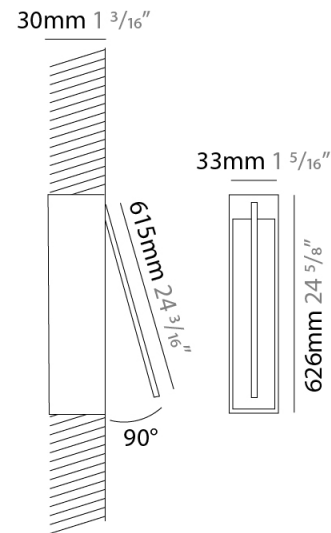

SPILLO 1 ROD RECESSED

D46008- -

base number   Color   Finish
Temperature   Options

1. To build a product code in our configurator select the specify button on the base model # product page
2. To build a manual product code on this datasheet choose from the options listed below in blue font and add the suffix to the base model #

GENERAL

Series: Spillo
Subseries: Spillo 1 Rod
Brand: Icone
Division: Design
Mounting Type: Recessed
Mounting Location: Wall
Subcategory: Ambient

PHYSICAL

Shape: Rectangle
Width (mm): 33
Width (in): 1 ⁵/₁₆
Height (mm): 626
Height (in): 24 ⁵/₈
Min. Recessing Depth (mm): 30
Min. Recessing Depth (in): 1 ³/₁₆
Light Distribution: Adjustable
Fixture Finish: WHI / BLK / CHR / BGD
Fixture Material: Brass

ELECTRICAL

Lamp Type: LED
Total Output Wattage (W): 7.92
Dimming: 0-10V Dimming
Driver Included: No
Driver Location: Remote
Driver Type: Constant Voltage - 120Vac
Driver Class: Class 2
Input Voltage (V): 120
Output Voltage (V): 12
Upon Request: (Not included, see components) 0-10Vdc dimming / 277Vac

LED

Color Temperature (°K): 2700 / 3000
Nominal Lumen (lm): 660
CRI: >90 CRI
Lamp Life (hrs): 50000

OPTICAL

Adjustability: Tilt 120°

RATINGS AND CERTIFICATIONS

Certified By: Certified for North American Standards
IP rating: IP20

PROJECT
TYPE
SPECIFIER
QUANTITY
DATE