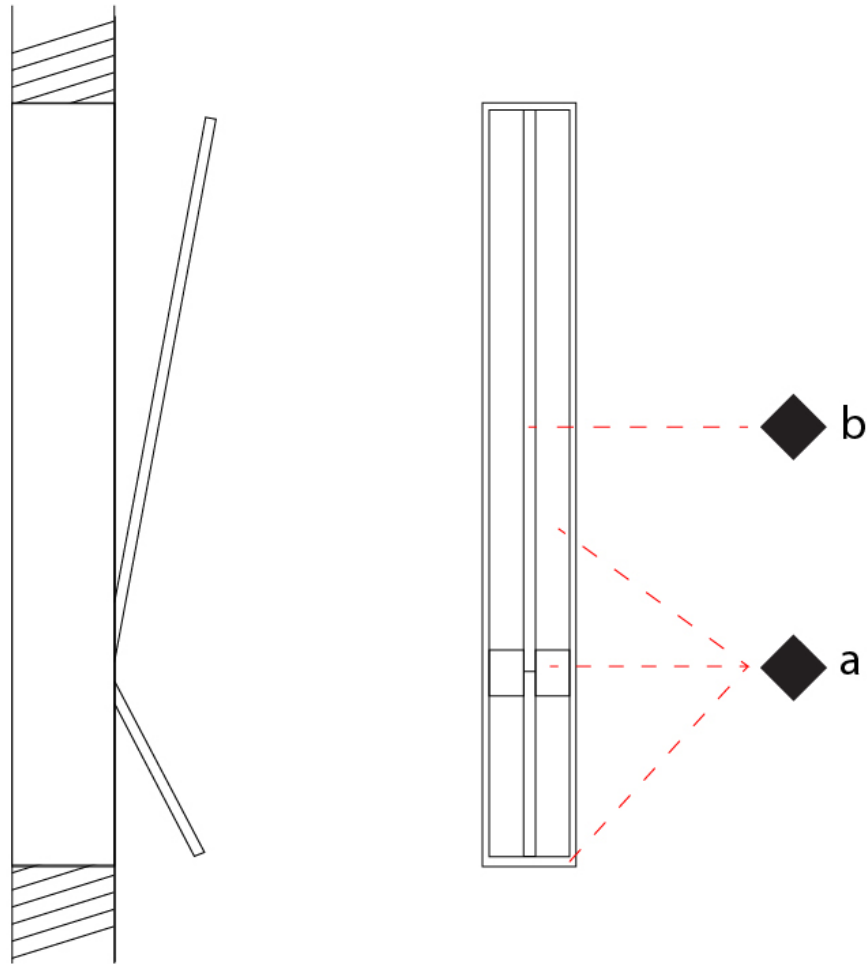

SPILLO 2 ROD RECESSED

D46027-

PROJECT _____

TYPE _____

SPECIFIER _____

QUANTITY _____

DATE _____

D