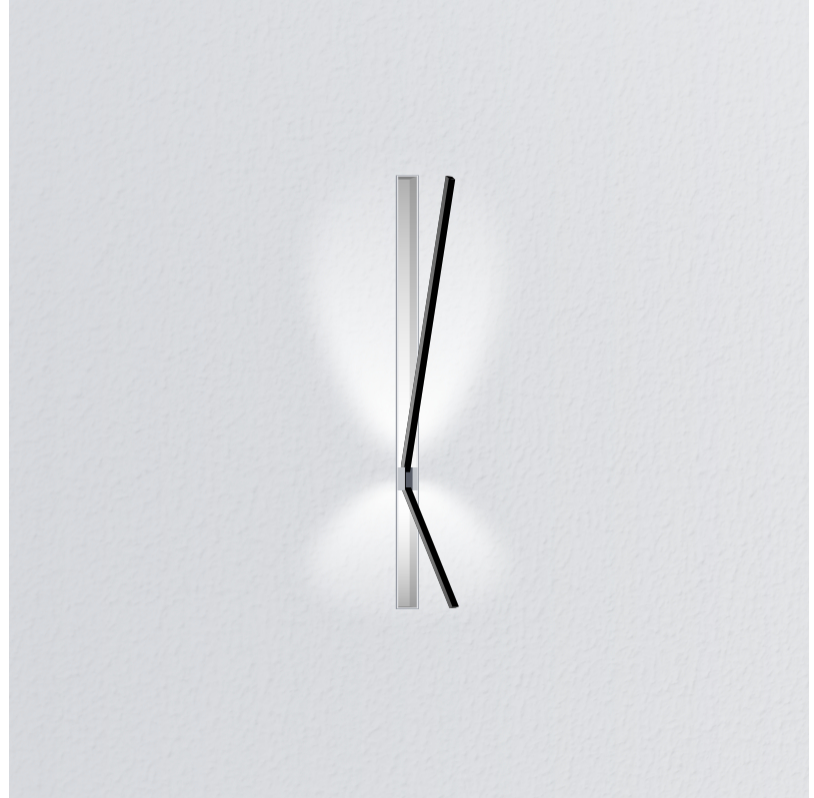

PROJECT	_____
TYPE	_____
SPECIFIER	_____
QUANTITY	_____
DATE	_____

SPILLO 2 ROD RECESSED

D46026- _____ - _____

base number   Color   Finish
Temperature   Options

1. To build a product code in our configurator select the specify button on the base model # product page
2. To build a manual product code on this datasheet choose from the options listed below in blue font and add the suffix to the base model #

GENERAL

Series: Spillo
Subseries: Spillo 2 Rod
Brand: Icone
Division: Design
Mounting Type: Recessed
Mounting Location: Wall
Subcategory: Ambient

PHYSICAL

Shape: Rectangle
Width (mm): 33
Width (in): 1 5/16
Height (mm): 750
Height (in): 29 1/2
Min. Recessing Depth (mm): 30
Min. Recessing Depth (in): 1 3/16
Light Distribution: Adjustable
[Fixture Finish: WHI / BLK / CHR / BGD](#)
Fixture Material: Brass

ELECTRICAL

Lamp Type: LED
Total Output Wattage (W): 9.24
Dimming: 0-10V Dimming
Driver Included: No
Driver Location: Remote
Driver Type: Constant Voltage - 120Vac
Driver Class: Class 2
Input Voltage (V): 120 - 277
Output Voltage (V): 12
Upon Request: (Not included, see components) 0-10Vdc dimming / 277Vac

LED

[Color Temperature (°K): 2700 / 3000](#)
Nominal Lumen (lm): 770
CRI: >90 CRI
Lamp Life (hrs): 50000

OPTICAL

Adjustability: Tilt 90°

RATINGS AND CERTIFICATIONS

Certified By: Certified for North American Standards
IP rating: IP20