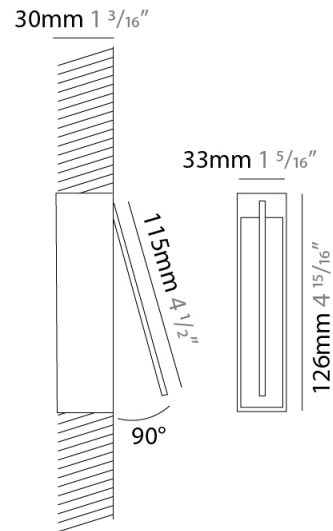

PROJECT
TYPE
SPECIFIER
QUANTITY
DATE

SPILLO 1 ROD RECESSED

D46003- -

base number
Color   Finish
Temperature   Options

1. To build a product code in our configurator select the specify button on the base model # product page
2. To build a manual product code on this datasheet choose from the options listed below in blue font and add the suffix to the base model #

GENERAL

Series: Spillo
Subseries: Spillo 1 Rod
Brand: Icone
Division: Design
Mounting Type: Recessed
Mounting Location: Wall
Subcategory: Ambient

PHYSICAL

Shape: Rectangle
Width (mm): 33
Width (in): 1 ⁵/₁₆
Height (mm): 126
Height (in): 4 ¹⁵/₁₆
Min. Recessing Depth (mm): 30
Min. Recessing Depth (in): 1 ³/₁₆
Light Distribution: Adjustable
[Fixture Finish: WHI / BLK / CHR / BGD](#)
Fixture Material: Brass

ELECTRICAL

Lamp Type: LED
Total Output Wattage (W): 1.32
Dimming: 0-10V Dimming
Driver Included: No
Driver Location: Remote
Driver Type: Constant Voltage - 120 / 277Vac
Driver Class: Class 2
Input Voltage (V): 120 - 277
Output Voltage (V): 12
Upon Request: (Not included, see components) 0-10Vdc dimming / 277Vac

LED

[Color Temperature (°K): 2700 / 3000](#)
Nominal Lumen (lm): 110
CRI: >90 CRI
Lamp Life (hrs): 50000

OPTICAL

Adjustability: Tilt 120°

RATINGS AND CERTIFICATIONS

Certified By: Certified for North American Standards
IP rating: IP20