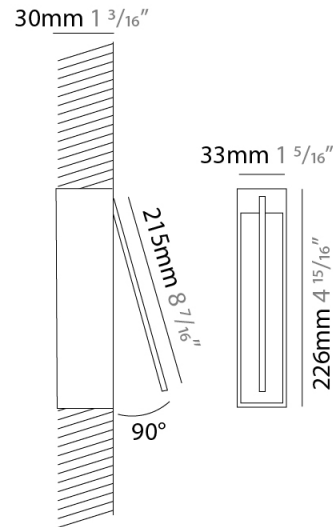

PROJECT	_____
TYPE	_____
SPECIFIER	_____
QUANTITY	_____
DATE	_____

SPILLO 1 ROD RECESSED

D46004- _____ - _____

base number   Color   Finish
Temperature   Options

1. To build a product code in our configurator select the specify button on the base model # product page
2. To build a manual product code on this datasheet choose from the options listed below in blue font and add the suffix to the base model #

GENERAL

Series: Spillo
Subseries: Spillo 1 Rod
Brand: Icone
Division: Design
Mounting Type: Recessed
Mounting Location: Wall
Subcategory: Ambient

PHYSICAL

Shape: Rectangle
Width (mm): 33
Width (in): 1 ⁵/₁₆
Height (mm): 226
Height (in): 8 ⁷/₈
Min. Recessing Depth (mm): 30
Min. Recessing Depth (in): 1 ³/₁₆
Light Distribution: Adjustable
[Fixture Finish: WHI / BLK / CHR / BGD](#)
Fixture Material: Brass

ELECTRICAL

Lamp Type: LED
Total Output Wattage (W): 2.64
Dimming: 0-10V Dimming
Driver Included: No
Driver Location: Remote
Driver Type: Constant Voltage - 120 / 277Vac
Driver Class: Class 2
Input Voltage (V): 120 - 277
Output Voltage (V): 12
Upon Request: (Not included, see components) 0-10Vdc dimming / 277Vac

LED

[Color Temperature (°K): 2700 / 3000](#)
Nominal Lumen (lm): 220
CRI: >90 CRI
Lamp Life (hrs): 50000

OPTICAL

Adjustability: Tilt 120°

RATINGS AND CERTIFICATIONS

Certified By: Certified for North American Standards
IP rating: IP20