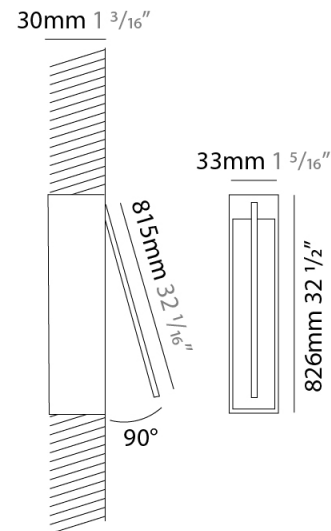

PROJECT
TYPE
SPECIFIER
QUANTITY
DATE

SPILLO 1 ROD RECESSED

D46009- -

base number
Color   Temperature   Finish   Options

1. To build a product code in our configurator select the specify button on the base model # product page
2. To build a manual product code on this datasheet choose from the options listed below in blue font and add the suffix to the base model #

GENERAL

Series: Spillo
Subseries: Spillo 1 Rod
Brand: Icone
Division: Design
Mounting Type: Recessed
Mounting Location: Wall
Subcategory: Ambient

PHYSICAL

Shape: Rectangle
Width (mm): 33
Width (in): 1 ⁵/₁₆
Height (mm): 826
Height (in): 32 ¹/₂
Min. Recessing Depth (mm): 30
Min. Recessing Depth (in): 1 ³/₁₆
Light Distribution: Adjustable
[Fixture Finish: WHI / BLK / CHR / BGD](#)
Fixture Material: Brass

ELECTRICAL

Lamp Type: LED
Total Output Wattage (W): 10.56
Dimming: 0-10V Dimming
Driver Included: No
Driver Location: Remote
Driver Type: Constant Voltage - 120Vac
Driver Class: Class 2
Input Voltage (V): 120
Output Voltage (V): 12
Upon Request: (Not included, see components) 0-10Vdc dimming / 277Vac

LED

[Color Temperature (°K): 2700 / 3000](#)
Nominal Lumen (lm): 880
CRI: >90 CRI
Lamp Life (hrs): 50000

OPTICAL

Adjustability: Tilt 120°

RATINGS AND CERTIFICATIONS

Certified By: Certified for North American Standards
IP rating: IP20