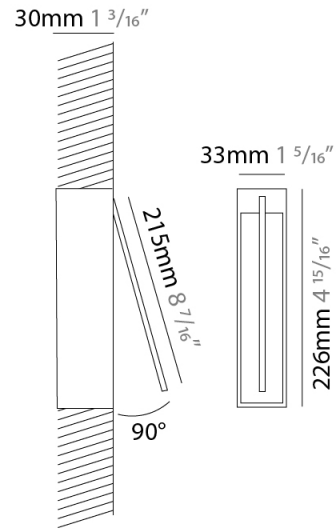

PROJECT
TYPE
SPECIFIER
QUANTITY
DATE

SPILLO 1 ROD RECESSED

D46004- -

base number
Color   Temperature   Finish   Options

1. To build a product code in our configurator select the specify button on the base model # product page
2. To build a manual product code on this datasheet choose from the options listed below in blue font and add the suffix to the base model #

GENERAL

Series: Spillo
Subseries: Spillo 1 Rod
Partner: Icone
Division: Design
Installation: Recessed
Product Type: Wall Recessed
Mounting Location: Wall
Light Distribution: Adjustable

PHYSICAL

Shape: Rectangle
Width (mm): 33
Width (in): 1 ³/₁₆"
Height (mm): 226
Height (in): 8 ⁷/₁₆"
Min. Recessing Depth (mm): 30
Min. Recessing Depth (in): 1 ³/₁₆"
[Fixture Finish: WHI / BLK / CHR / BGD](#)
Fixture Material: Brass

ELECTRICAL

Lamp Type: LED
Total Output Wattage (W): 2.64
Dimming: 0-10V Dimming
Driver Included: No
Driver Location: Remote
Driver Type: Constant Voltage - 120 / 277Vac
Driver Class: Class 2
Input Voltage (V): 120 - 277
Output Voltage (V): 12
Upon Request: (Not included, see components) 0-10Vdc dimming / 277Vac

LED

[Color Temperature (°K): 2700 / 3000](#)
Nominal Lumen (lm): 220
CRI: >90 CRI
Lamp Life (hrs): 50000

OPTICAL

Adjustability: Tilt 120°

RATINGS AND CERTIFICATIONS

Certified By: Certified for North American Standards
IP rating: IP20