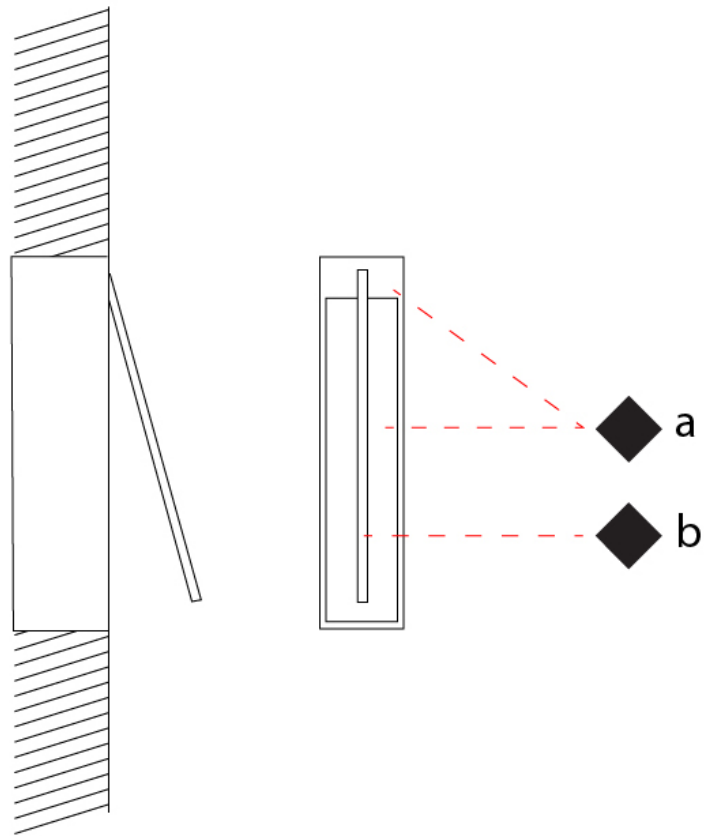

SPILO 1 ROD RECESSED

D46005-

PROJECT _____

TYPE _____

SPECIFIER _____

QUANTITY _____

DATE _____

D