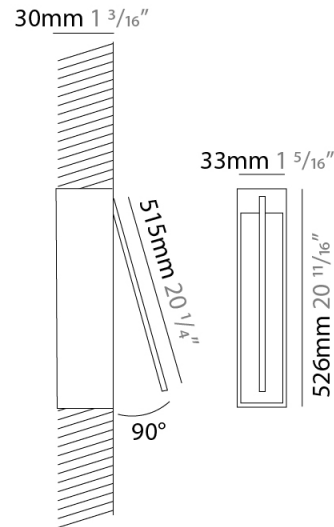

PROJECT	_____
TYPE	_____
SPECIFIER	_____
QUANTITY	_____
DATE	_____

SPILLO 1 ROD RECESSED

D46007- _____ - _____
base number   Color   Finish
                         Temperature   Options

1. To build a product code in our configurator select the specify button on the base model # product page
2. To build a manual product code on this datasheet choose from the options listed below in blue font and add the suffix to the base model #

GENERAL

Series: Spillo
Subseries: Spillo 1 Rod
Brand: Icone
Division: Design
Mounting Type: Recessed
Mounting Location: Wall
Subcategory: Ambient

PHYSICAL

Shape: Rectangle
Width (mm): 33
Width (in): 1 ⁵/₁₆
Height (mm): 526
Height (in): 20 ¹¹/₁₆
Min. Recessing Depth (mm): 30
Min. Recessing Depth (in): 1 ³/₁₆
Light Distribution: Adjustable
[Fixture Finish: WHI / BLK / CHR / BGD](#)
Fixture Material: Brass

ELECTRICAL

Lamp Type: LED
Total Output Wattage (W): 6.6
Dimming: 0-10V Dimming
Driver Included: No
Driver Location: Remote
Driver Type: Constant Voltage - 120 / 277Vac
Driver Class: Class 2
Input Voltage (V): 120 - 277
Output Voltage (V): 12
Upon Request: (Not included, see components) 0-10Vdc dimming / 277Vac

LED

[Color Temperature (°K): 2700 / 3000](#)
Nominal Lumen (lm): 550
CRI: >90 CRI
Lamp Life (hrs): 50000

OPTICAL

Adjustability: Tilt 120°

RATINGS AND CERTIFICATIONS

Certified By: Certified for North American Standards
IP rating: IP20