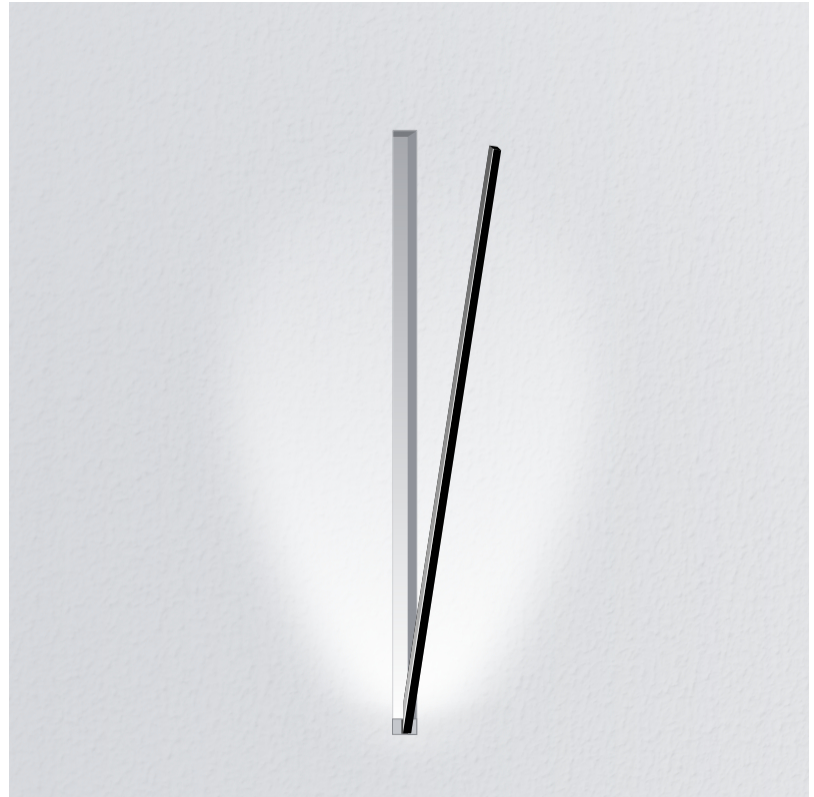

PROJECT
TYPE
SPECIFIER
QUANTITY
DATE

SPILLO 1 ROD RECESSED

D46009- -

base number   Color   Finish
Temperature   Options

1. To build a product code in our configurator select the specify button on the base model # product page
2. To build a manual product code on this datasheet choose from the options listed below in blue font and add the suffix to the base model #

GENERAL

Series: Spillo
Subseries: Spillo 1 Rod
Partner: Icone
Division: Design
Installation: Recessed
Product Type: Wall Recessed
Mounting Location: Wall
Light Distribution: Adjustable

PHYSICAL

Shape: Rectangle
Width (mm): 33
Width (in): 1 ⁵/₁₆
Height (mm): 826
Height (in): 32 ¹/₂
Min. Recessing Depth (mm): 30
Min. Recessing Depth (in): 1 ³/₁₆
Fixture Finish: WHI / BLK / CHR / BGD
Fixture Material: Brass

ELECTRICAL

Lamp Type: LED
Total Output Wattage (W): 10.56
Dimming: 0-10V Dimming
Driver Included: No
Driver Location: Remote
Driver Type: Constant Voltage - 120Vac
Driver Class: Class 2
Input Voltage (V): 120
Output Voltage (V): 12
Upon Request: (Not included, see components) 0-10Vdc dimming / 277Vac

LED

Color Temperature (°K): 2700 / 3000
Nominal Lumen (lm): 880
CRI: >90 CRI
Lamp Life (hrs): 50000

OPTICAL

Adjustability: Tilt 120°

RATINGS AND CERTIFICATIONS

Certified By: Certified for North American Standards
IP rating: IP20