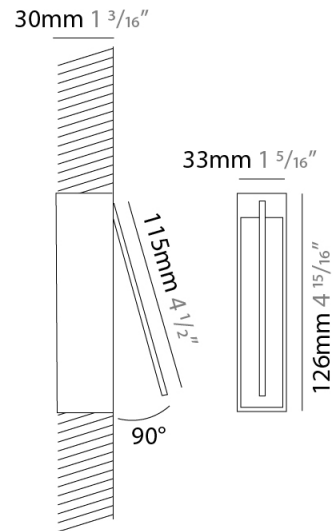

PROJECT
TYPE
SPECIFIER
QUANTITY
DATE

SPILLO 1 ROD RECESSED

D46003- -

base number
Color   Finish
Temperature   Options

1. To build a product code in our configurator select the specify button on the base model # product page
2. To build a manual product code on this datasheet choose from the options listed below in blue font and add the suffix to the base model #

GENERAL

Series: Spillo
Subseries: Spillo 1 Rod
Partner: Icone
Division: Design
Installation: Recessed
Product Type: Wall Recessed
Mounting Location: Wall
Light Distribution: Adjustable

PHYSICAL

Shape: Rectangle
Width (mm): 33
Width (in): 1 ⁵/₁₆
Height (mm): 126
Height (in): 4 ¹⁵/₁₆
Min. Recessing Depth (mm): 30
Min. Recessing Depth (in): 1 ³/₁₆
Fixture Finish: WHI / BLK / CHR / BGD
Fixture Material: Brass

ELECTRICAL

Lamp Type: LED
Total Output Wattage (W): 1.32
Dimming: 0-10V Dimming
Driver Included: No
Driver Location: Remote
Driver Type: Constant Voltage - 120 / 277Vac
Driver Class: Class 2
Input Voltage (V): 120 - 277
Output Voltage (V): 12
Upon Request: (Not included, see components) 0-10Vdc dimming / 277Vac

LED

Color Temperature (°K): 2700 / 3000
Nominal Lumen (lm): 110
CRI: >90 CRI
Lamp Life (hrs): 50000

OPTICAL

Adjustability: Tilt 120°

RATINGS AND CERTIFICATIONS

Certified By: Certified for North American Standards
IP rating: IP20