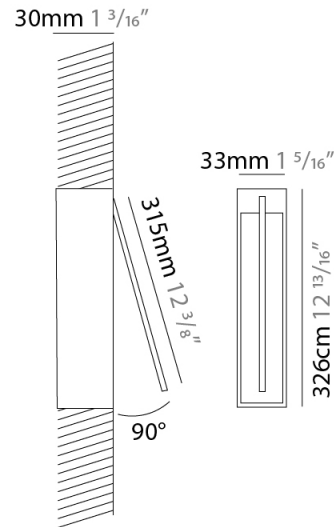

PROJECT
TYPE
SPECIFIER
QUANTITY
DATE

SPILLO 1 ROD RECESSED

D46005- -

base number   Color   Finish
Temperature   Options

1. To build a product code in our configurator select the specify button on the base model # product page
2. To build a manual product code on this datasheet choose from the options listed below in blue font and add the suffix to the base model #

GENERAL

Series: Spillo
Subseries: Spillo 1 Rod
Partner: Icone
Division: Design
Installation: Recessed
Product Type: Wall Recessed
Mounting Location: Wall
Light Distribution: Adjustable

PHYSICAL

Shape: Rectangle
Width (mm): 33
Width (in): 1 ³/₁₆"
Height (mm): 326
Height (in): 12 ¹³/₁₆"
Min. Recessing Depth (mm): 30
Min. Recessing Depth (in): 1 ³/₁₆"
Fixture Finish: WHI / BLK / CHR / BGD
Fixture Material: Brass

ELECTRICAL

Lamp Type: LED
Total Output Wattage (W): 3.96
Dimming: 0-10V Dimming
Driver Included: No
Driver Location: Remote
Driver Type: Constant Voltage - 120 / 277Vac
Driver Class: Class 2
Input Voltage (V): 120 - 277
Output Voltage (V): 12
Upon Request: (Not included, see components) 0-10Vdc dimming / 277Vac

LED

Color Temperature (°K): 2700 / 3000
Nominal Lumen (lm): 330
CRI: >90 CRI
Lamp Life (hrs): 50000

OPTICAL

Adjustability: Tilt 120°

RATINGS AND CERTIFICATIONS

Certified By: Certified for North American Standards
IP rating: IP20