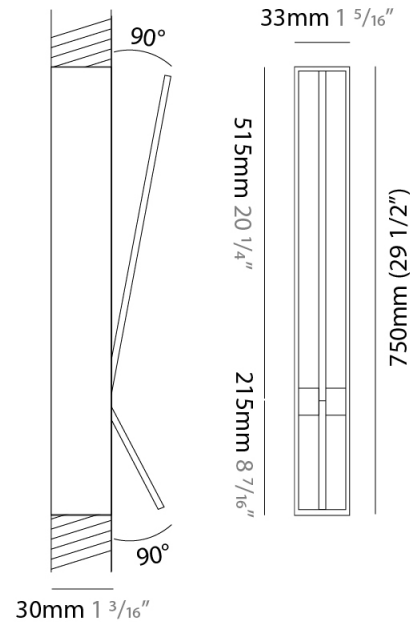

GENERAL

Series: Spillo
 Subseries: Spillo 1 Rod
 Partner: Icone
 Division: Design
 Installation: Recessed
 Product Type: Wall Recessed
 Mounting Location: Wall
 Light Distribution: Adjustable

PHYSICAL

Shape: Rectangle
 Width (mm): 33
 Width (in): 1 ³/₁₆"
 Height (mm): 326
 Height (in): 12 ¹³/₁₆"
 Min. Recessing Depth (mm): 30
 Min. Recessing Depth (in): 1 ³/₁₆"
 Fixture Finish: WHI / BLK / CHR / BGD
 Fixture Material: Brass

GENERAL

Series: Spillo
 Subseries: Spillo 2 Rod
 Partner: Icone
 Division: Design
 Installation: Recessed
 Product Type: Wall Recessed
 Mounting Location: Wall
 Light Distribution: Adjustable

PHYSICAL

Shape: Rectangle
 Width (mm): 33
 Width (in): 1 5/16
 Height (mm): 750
 Height (in): 29 1/2
 Min. Recessing Depth (mm): 30
 Min. Recessing Depth (in): 1 3/16
 Fixture Finish: WHI / BLK / CHR / BGD
 Fixture Material: Brass

LED

Color Temperature (°K): 2700 / 3000
 Nominal Lumen (lm): 770
 CRI: >90 CRI
 Lamp Life (hrs): 50000

OPTICAL

Adjustability: Tilt 90°

RATINGS AND CERTIFICATIONS

Certified By: Certified for North American Standards
 IP rating: IP20

GENERAL

Series: Spillo
 Subseries: Spillo 2 Rod
 Partner: Icone
 Division: Design
 Installation: Recessed
 Product Type: Wall Recessed
 Mounting Location: Wall
 Light Distribution: Adjustable

PHYSICAL

Shape: Rectangle
 Width (mm): 33
 Width (in): 1 ⁵/₁₆"
 Height (mm): 1150
 Height (in): 45 ¹/₄"
 Min. Recessing Depth (mm): 30
 Min. Recessing Depth (in): 1 ³/₁₆"
 Fixture Finish: WHI / BLK / CHR / BGD
 Fixture Material: Brass